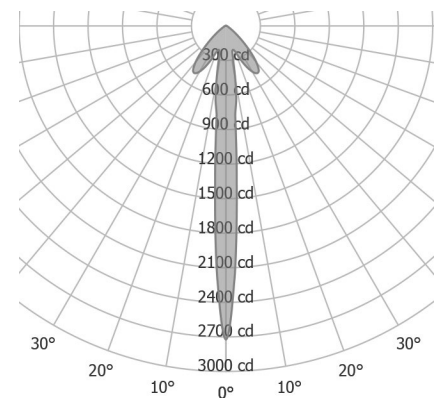

Example fixture number:

1591 - P - 22 - M - 30 - U - RD - S - SA - 21 - PC - CC