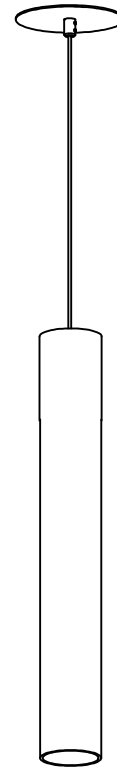

INSTALLATION TYPE

Straight power cable with remote driver